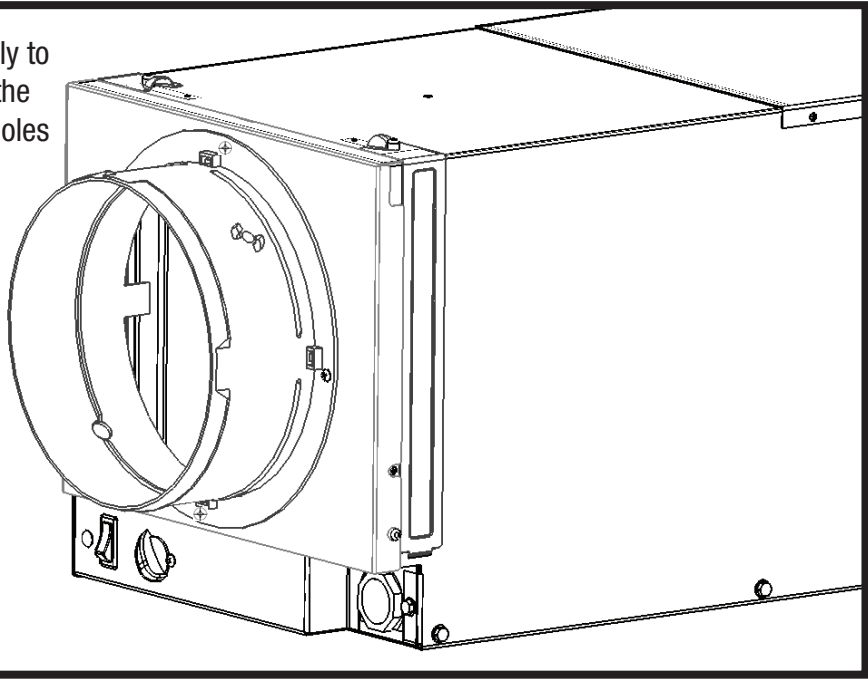

TS-632c 04/10

OVER

Therma-Stor LLC

Driven by performance. Powered by design.™

4201 Lien Rd., Madison, WI 53704 • TOLL-FREE 1-800-533-7533 • www.thermastor.com • sales@thermastor.com

Secure the duct/panel assembly to the dehumidifier by engaging the snap buttons into the mating holes on the duct/panel assembly.

Parts List

Phillips Screw, 6-20 x 3/4 - QTY 4

Screw, 4-40 x 1/4 - QTY 2

Nut, 4-40 - QTY 2

Snap Button - QTY 2

Therma-Stor LLC

Driven by performance. Powered by design.™

4201 Lien Rd., Madison, WI 53704 • TOLL-FREE 1-800-533-7533 • www.thermastor.com • sales@thermastor.com