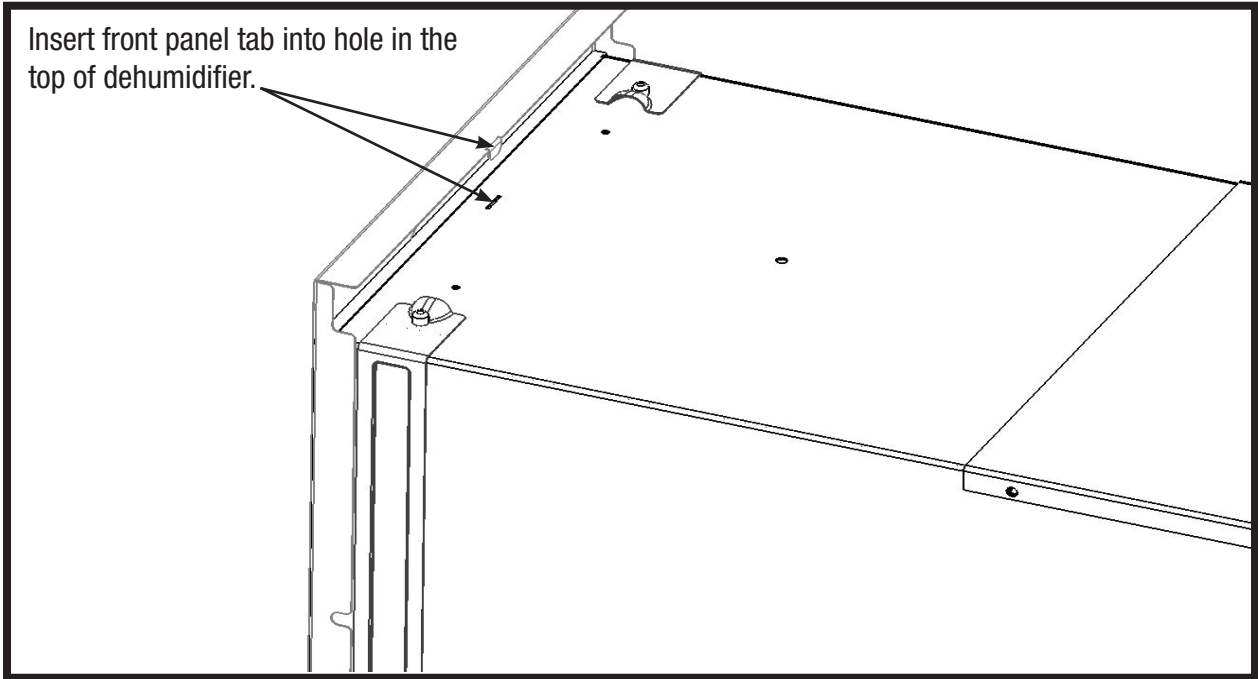

TS-632c 04/10

OVER

Therma-Stor LLC

Driven by performance. Powered by design.™

4201 Lien Rd., Madison, WI 53704 • TOLL-FREE 1-800-533-7533 • www.thermastor.com • sales@thermastor.com

Secure the duct/panel assembly to the dehumidifier by engaging the snap buttons into the mating holes on the duct/panel assembly.