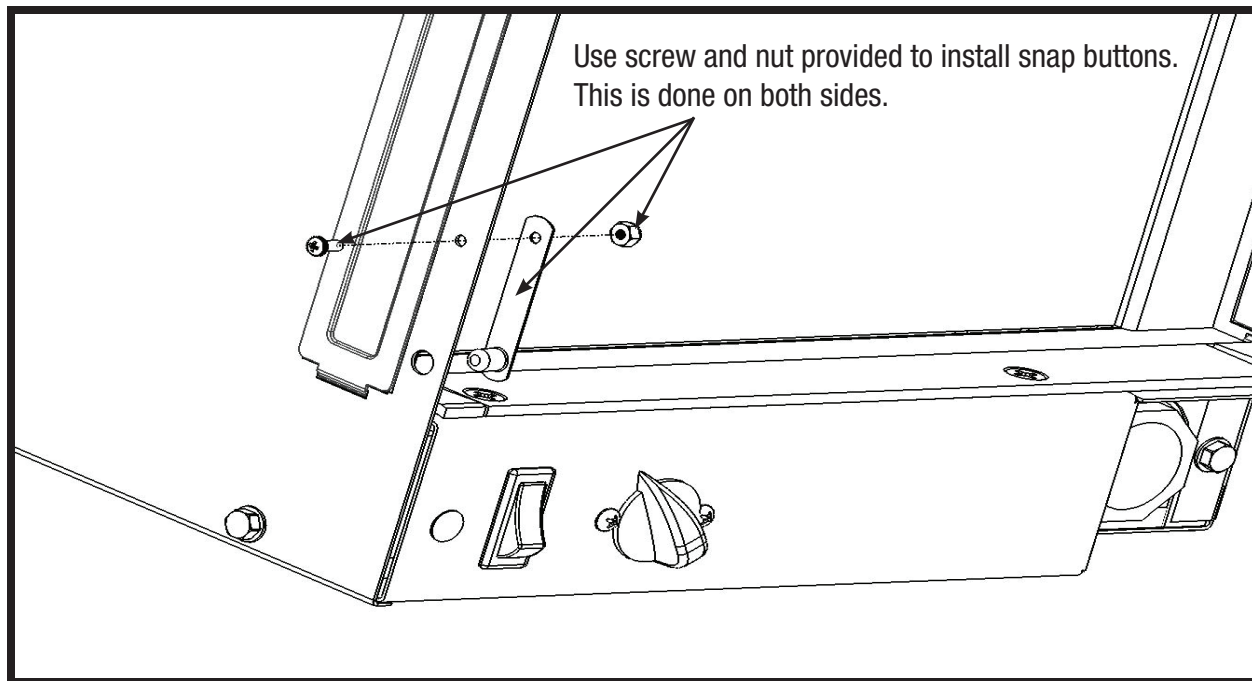

Return Duct Kit Assembly

Part No. 4030204

OVER

Therma-Stor LLC

Driven by performance. Powered by design.™

4201 Lien Rd., Madison, WI 53704 • TOLL-FREE 1-800-533-7533 • www.thermastor.com • sales@thermastor.com

TS-632c 04/10