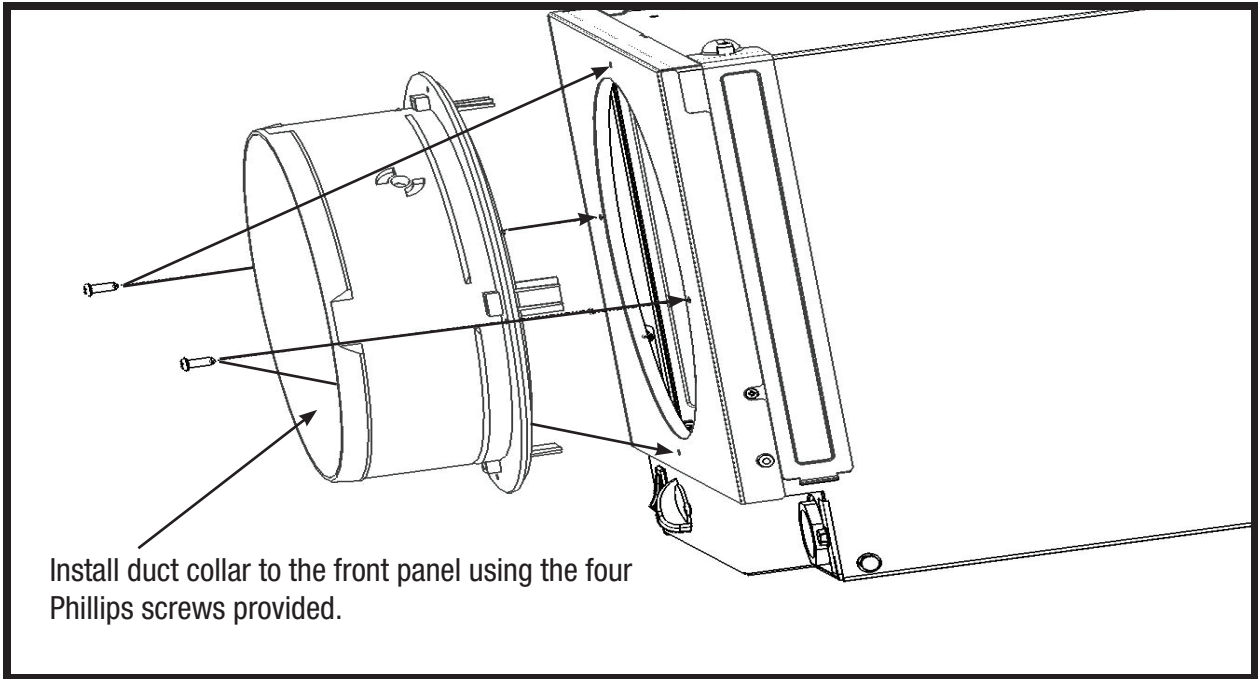

TS-632c 04/10

OVER

Therma-Stor LLC

Driven by performance. Powered by design.™

4201 Lien Rd., Madison, WI 53704 • TOLL-FREE 1-800-533-7533 • www.thermastor.com • sales@thermastor.com

Secure the duct/panel assembly to the dehumidifier by engaging the snap buttons into the mating holes on the duct/panel assembly.

Parts List

Phillips Screw, 6-20 x 3/4 - QTY 4

Screw, 4-40 x 1/4 - QTY 2

Nut, 4-40 - QTY 2

Snap Button - QTY 2

Therma-Stor LLC

Driven by performance. Powered by design.™

4201 Lien Rd., Madison, WI 53704 • TOLL-FREE 1-800-533-7533 • www.thermastor.com • sales@thermastor.com