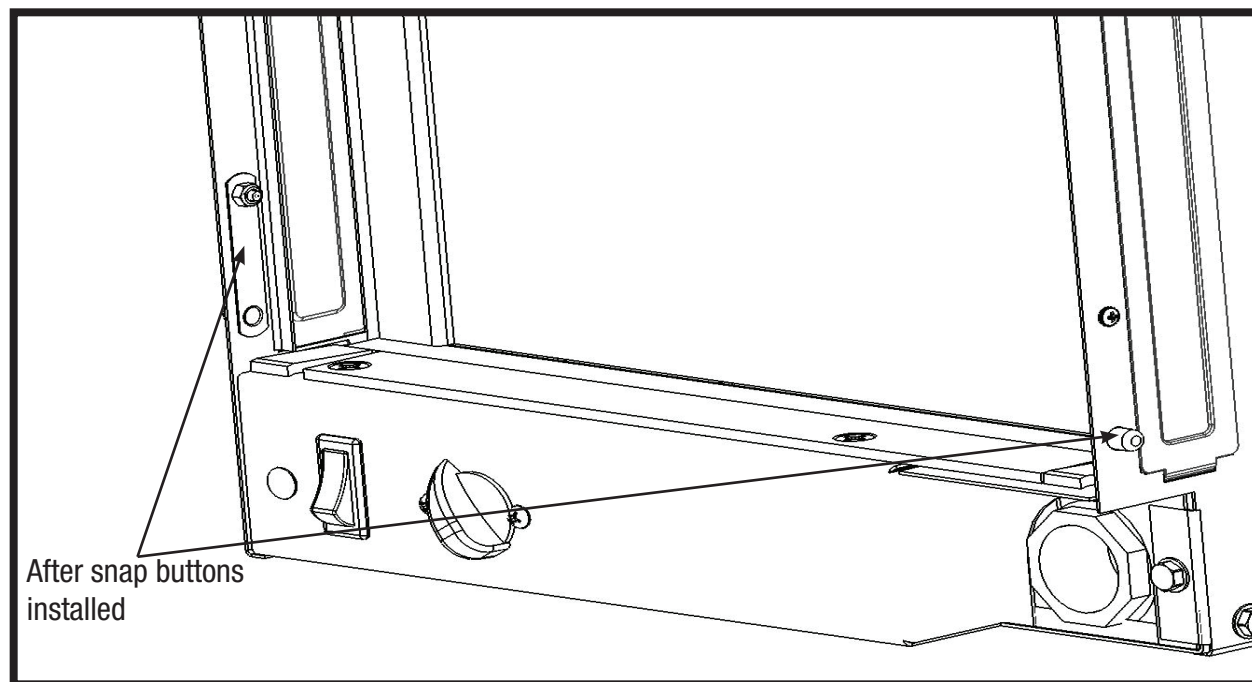

Return Duct Kit Assembly

Part No. 4030204

OVER

Therma-Stor LLC

Driven by performance. Powered by design.™

4201 Lien Rd., Madison, WI 53704 • TOLL-FREE 1-800-533-7533 • www.thermastor.com • sales@thermastor.com

TS-632c 04/10