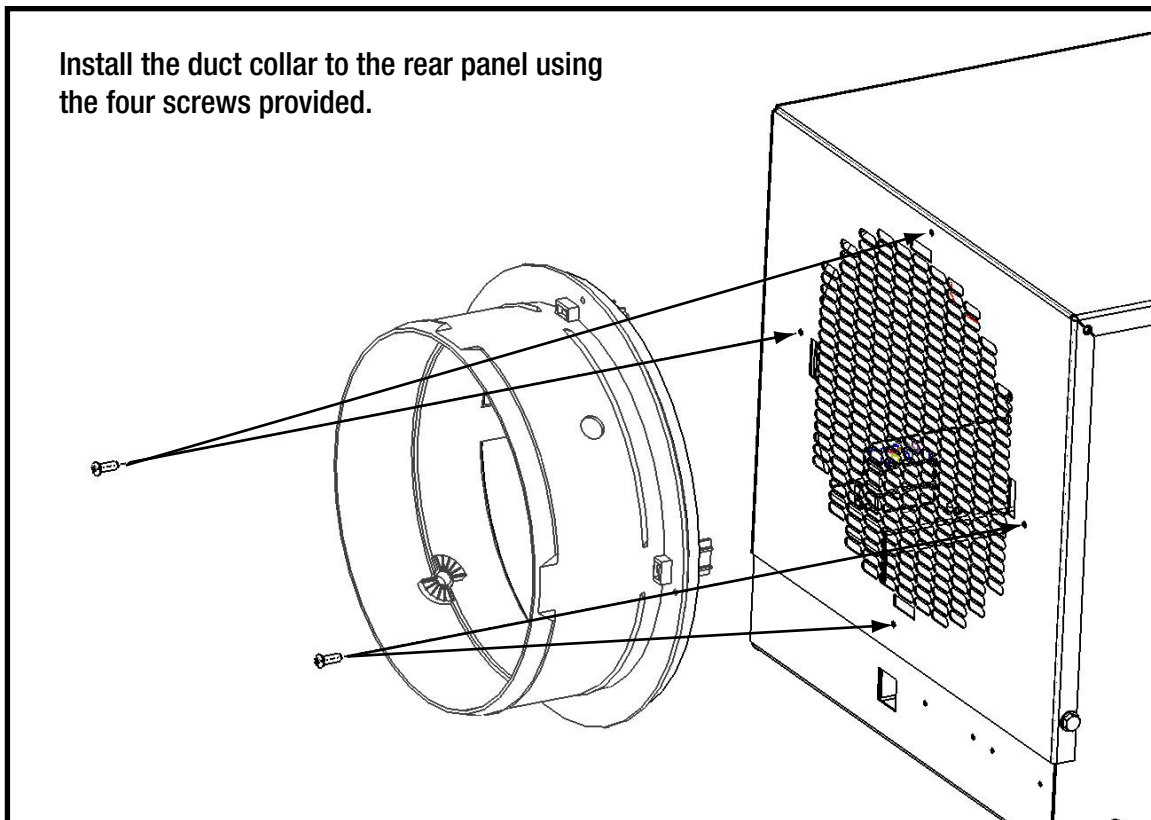

Supply Duct Kit Assembly

Install the duct collar to the rear panel using the four screws provided.

PARTS LIST

PHILIPS SCREW, 6-20 X 3/4 - QTY 4

Therma-Stor LLC

Driven by performance. Powered by design.™

4201 Lien Rd Madison, WI 53704 • TOLL-FREE 1-800-533-7533 • www.thermastor.com • sales@thermastor.com