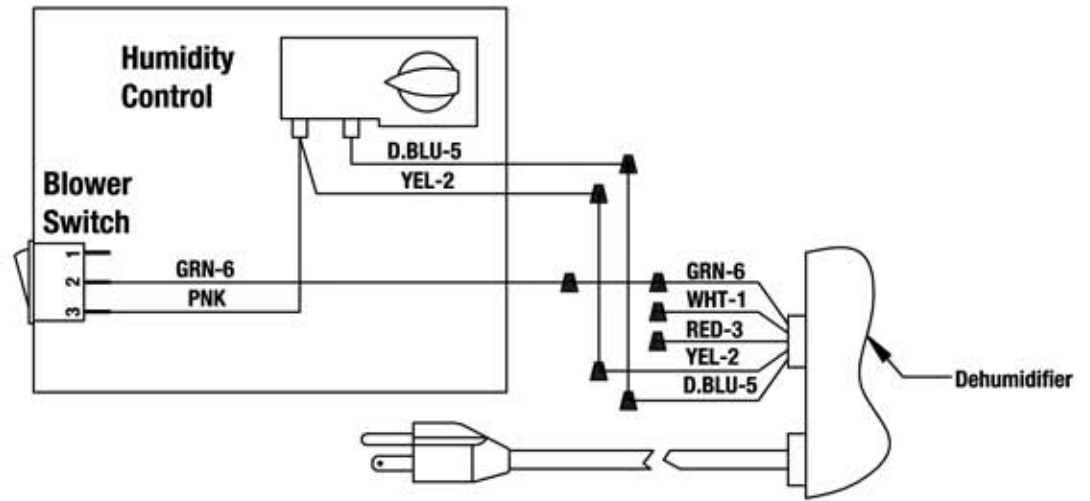

Figure 5:
Humidity/Fan Control Panel
Part No. 4024155

Do not connect these leads directly together or damage to the transformer will result.

Figure 6: Ventilation Timer
and Humidity Control Panel
Part No. 4024125